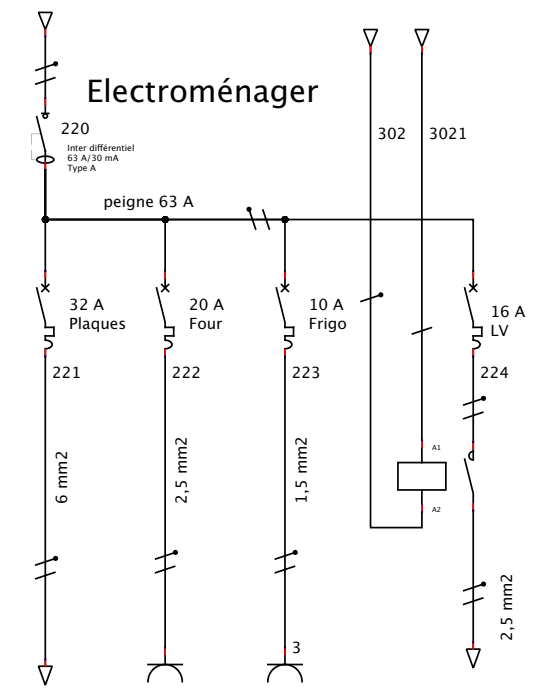

Author: Philippe Soskin
 Date: 01/01/2020

RdC sauf cuisine / 200

File: V3
 Folio: 4/7

Author: Philippe Soskin
 Date: 01/01/2020

Etage /230

File: V3
 Folio: 6/7

A
B
C
D
E
F
G
H
I

Domotique