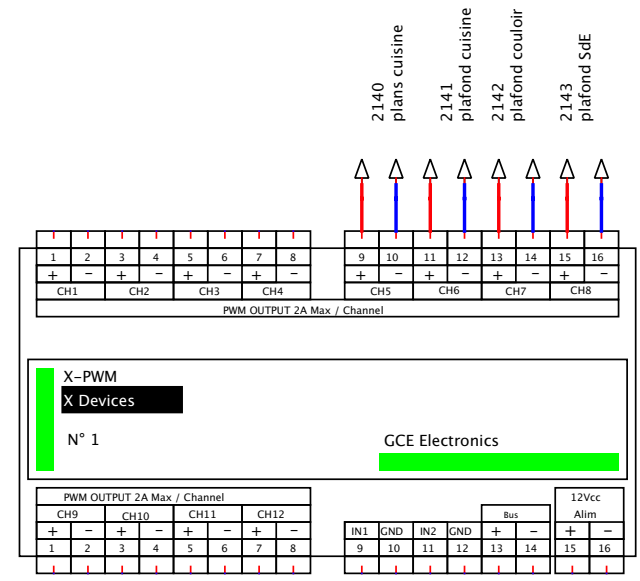

Author: Philippe Soskin
 Date: 01/01/2020

RdC sauf cuisine / 200

File: V3
 Folio: 4/7

Author: Philippe Soskin
 Date: 01/01/2020

Etage /230

File: V3
 Folio: 6/7

A
B
C
D
E
F
G
H
I

Domotique