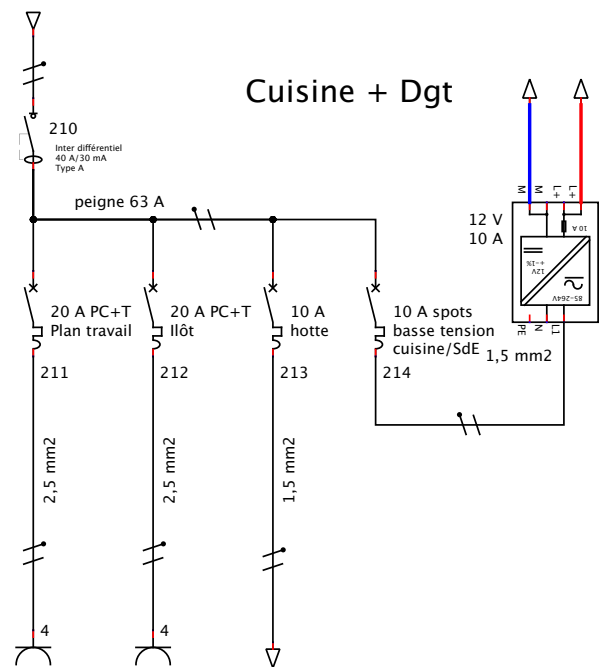

Author: Philippe Soskin
 Date: 01/01/2020

RdC sauf cuisine / 200

File: V3
 Folio: 4/7

Author: Philippe Soskin
 Date: 01/01/2020

Etage /230

File: V3
 Folio: 6/7

A
B
C
D
E
F
G
H
I

Domotique