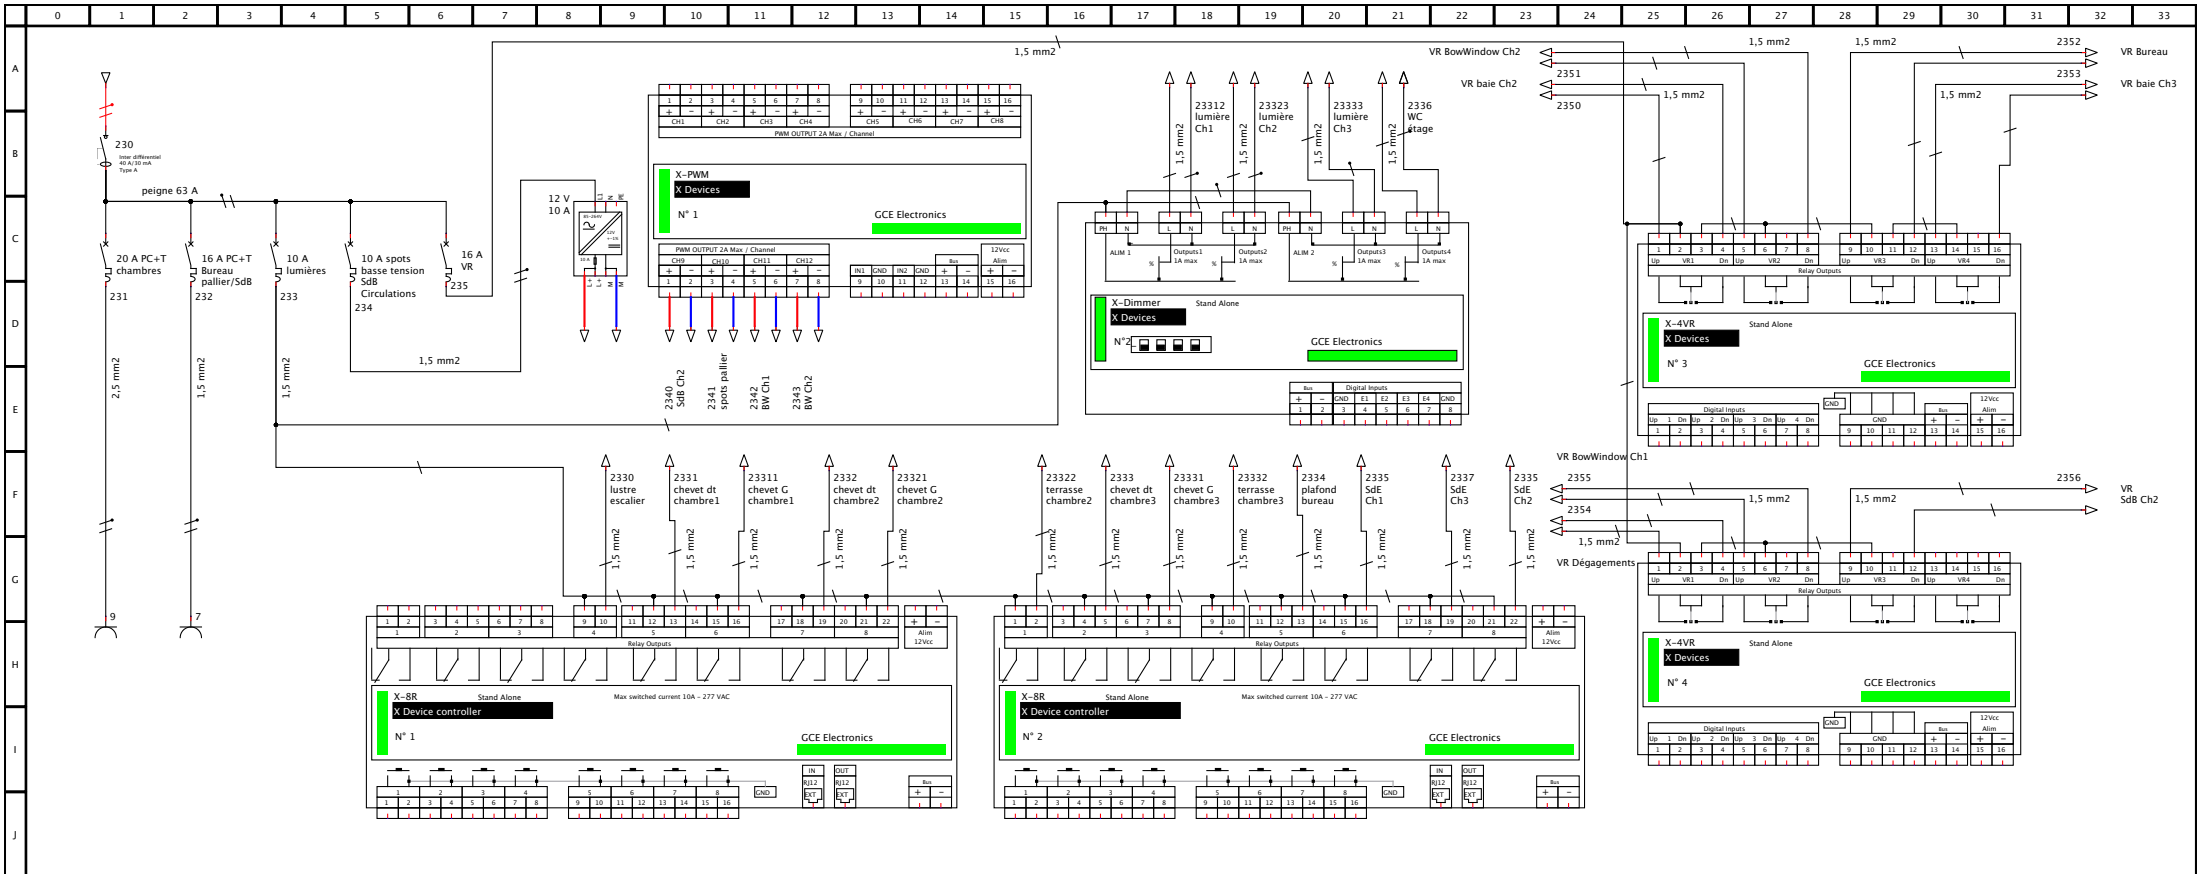

Author: Philippe Soskin
 Date: 01/01/2020

RdC sauf cuisine / 200

File: V3
 Folio: 4/7

Author: Philippe Soskin
 Date: 01/01/2020

Etage /230

File: V3
 Folio: 6/7

A
B
C
D
E
F
G
H
I

Domotique

Radiateurs sèches-serviettes