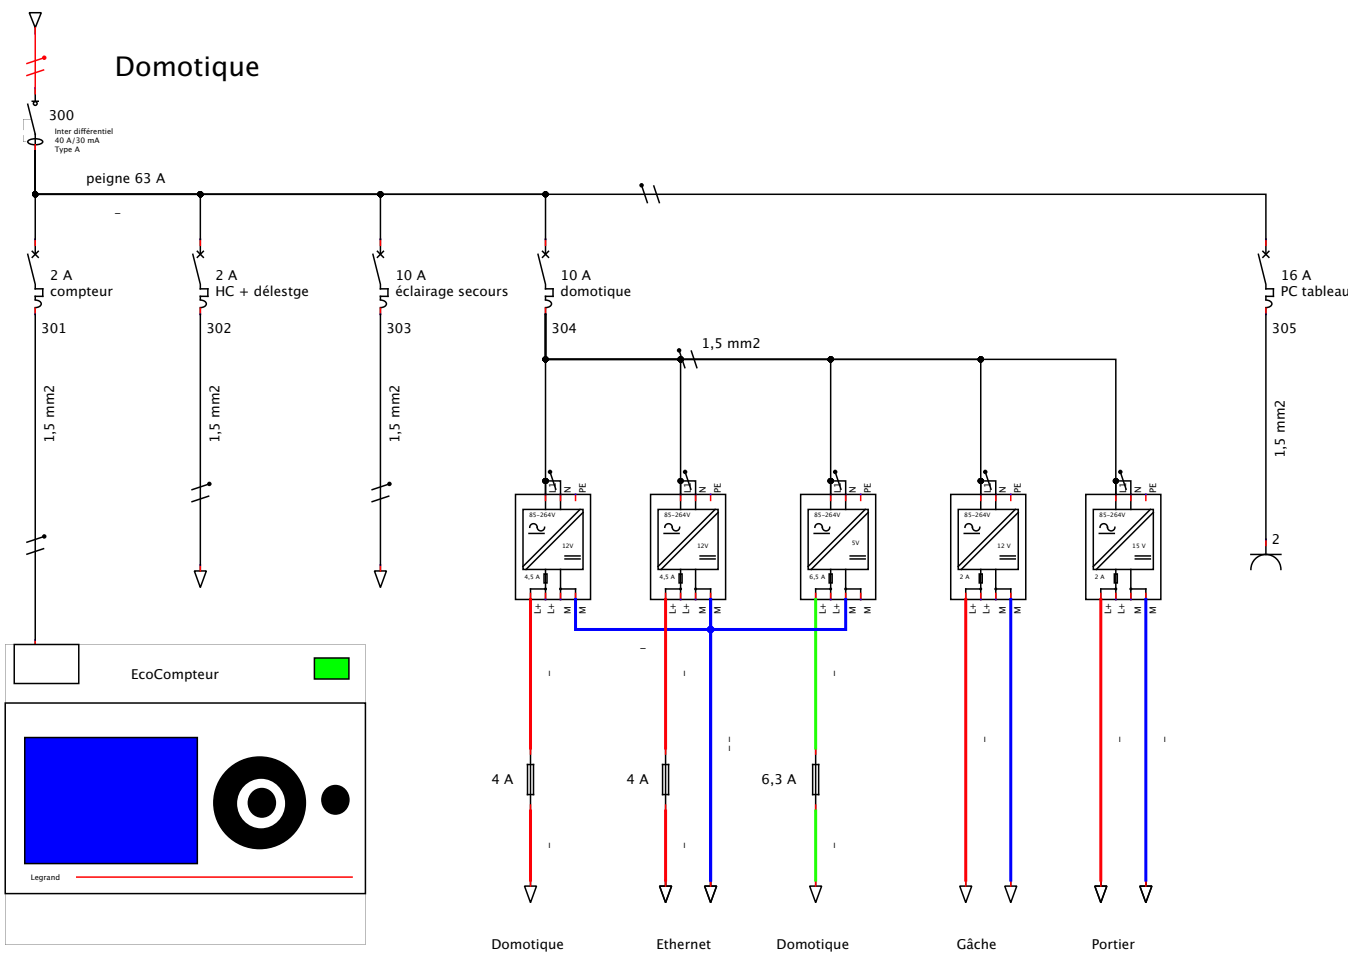

Author: Philippe Soskin
 Date: 01/01/2020

RdC sauf cuisine / 200

File: V3
 Folio: 4/7

Author: Philippe Soskin
 Date: 01/01/2020

Etage /230

File: V3
 Folio: 6/7

A
B
C
D
E
F
G
H
I

Domotique